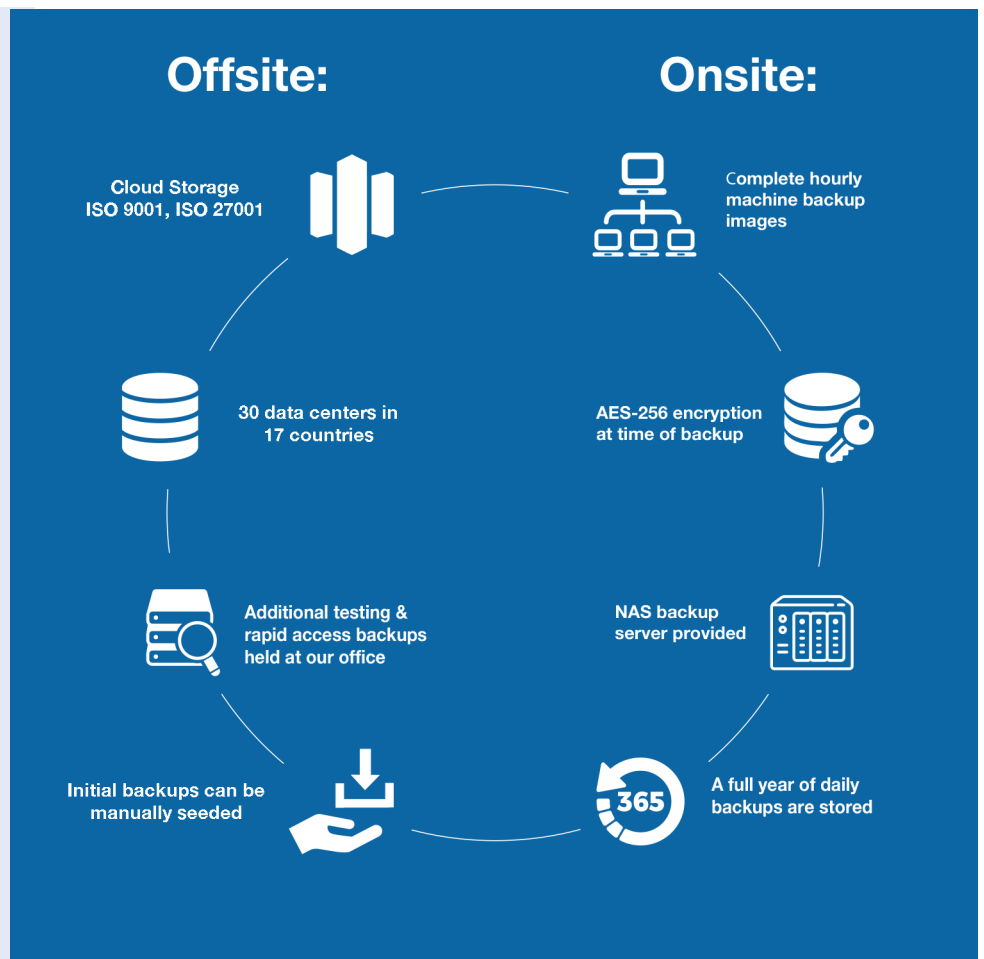

TIME TRAVELER BACKUPS

We turn back the clock on computer disasters

Servers fail. Computers die. Hackers infiltrate. systems and hold critical data for ransom. Total system backup and rapid disaster recovery is something your business must get right. Too many businesses delegate this mission-critical task to someone who may not have the capacity or expertise to implement an effective solution.

When it comes to protecting one of your company's most valuable assets—your data—you need an expert whose sole focus is ensuring that your data is completely backed up and always accessible.

- Turn back the clock by restoring from any backup image: 15 days of hourly backups, 365 daily backups (additional years archival available by special arrangement)
- Onsite backups provide speed and offsite backups provide true disaster recovery
- We monitor your backups daily so you can concentrate on your business
- One monthly subscription includes everything (hardware, software, installation, and support), there are no additional costs
- Concierge Rapid Restore with BDR experts when you need it most!